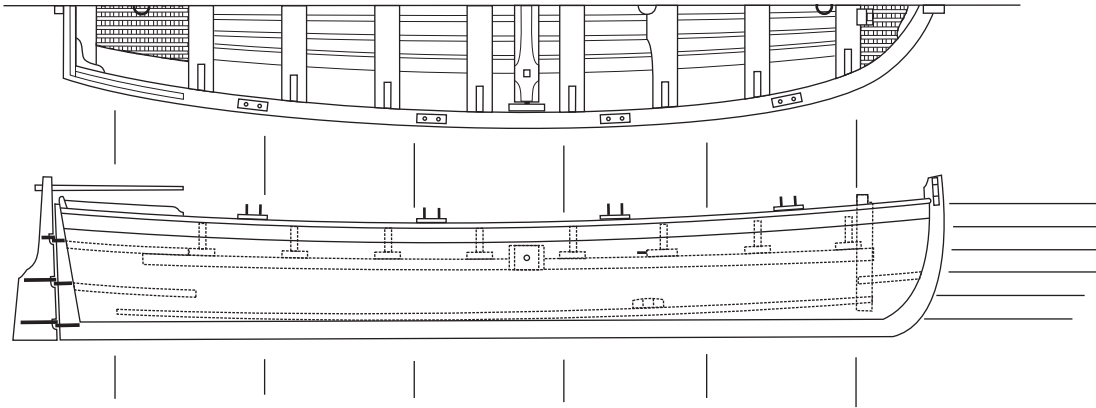

25 Foot long boat USS Syren

Five lifts 1/8" thick

Scale 3/16" = 1'

Stern